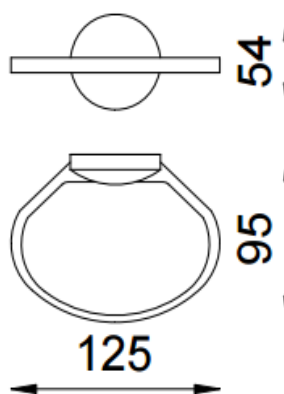

BATHROOM ACCESSORIES

Soap dish

ITEM: 16.509

- Soap dish, zamac, chrome finish, for mounting on the wall.
- Suitable for the hotel sector, for fitting out the bathrooms in the hotel rooms.
- Model suitable for public use.
- With no removable components.
- Easy to install and clean.
- Durability and resistance to corrosion.
- It normally goes along with a towel rail or towel ring.

COMPONENTS & MATERIALS

- Zamac dish, chrome bright finish, connected to holder.
- Zamac holder, chrome bright finish, seamless.
- Mounting on the wall by means of one screws.

TECHNICAL SPECIFICATIONS

TECHNICAL DRAWING

Dimension 125x95x54 mm

No specific instructions for its use required.