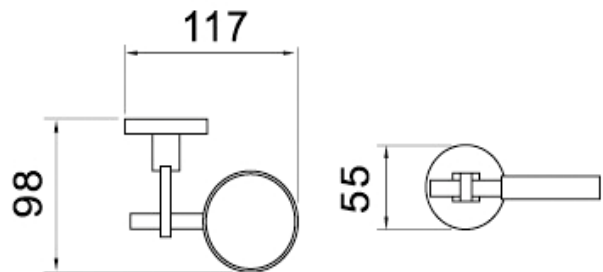

**BATHROOM ACCESSORIES**

Soap dish

ITEM: 16.303

- Soap dish, stainless steel AISI 304, satin finish, for mounting on the wall.
- Suitable for the hotel sector, for fitting out the bathrooms in the hotel rooms.
- Model suitable for public use.
- With no removable components.
- Easy to install and clean.
- Durability and resistance to corrosion.
- It normally goes along with a stainless steel towel rail or towel ring.

**COMPONENTS & MATERIALS**

- Stainless steel AISI 304 dish, satin finish, connected to holder.
- Stainless steel AISI 304 holder, satin finish, seamless.
- Mounting on the wall by means of one screws.

**TECHNICAL SPECIFICATIONS**

Dimension                      117x98x55 mm

Distance from the wall                      98 mm

**TECHNICAL DRAWING**

No specific instructions for its use required.