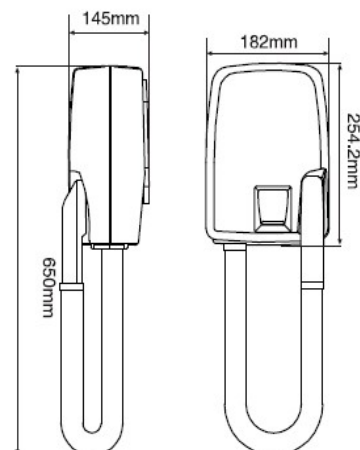

HOTEC

HAIR DRYER

PUSH-BUTTON

Individual use

COMPONENTS & MATERIALS

- Ergonomically hair dryer, surface mounted.
- Highest electrical safety.
- Warm air hair dryer, wall-mounted.
- Telephone-like.
- Two speed positions.
- Suitable for hotel bathrooms.
- Shaver socket at the base at 230V. (ref: 12.101)
- Automatic over-heating protect system.

TECHNICAL SPECIFICATIONS

· Material	ABS
· Cover thickness	2.8 mm thick
· Voltage/Frequency	AC220V, 50/60Hz
· r.p.m.	11000
· Total power	800W
· Motor power	50W
· Heating element power	750W
· Air velocity	> 10m/s
· Consumption	5.5A
· Noice level	< 70dB
· Protection level	IPX1
· Electrical insulation	Class II

CERTIFICATE

TECHNICAL DRAWING

Tel: +86 571 888 685 70

Fax: +86 571 888 685 71

hotec@cnhotec.com

www.cnhotec.com