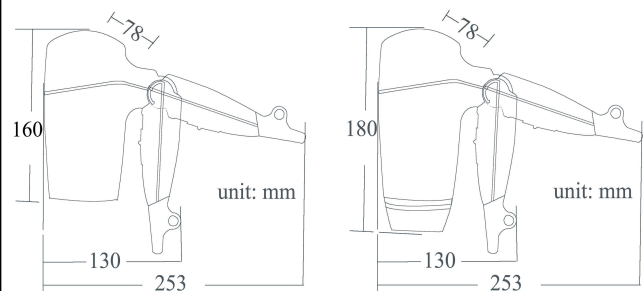

CERTIFICATE

TECHNICAL DRAWING

Tel: +86 571 888 685 70

Fax: +86 571 888 685 71

hotec@cnhotec.com

www.cnhotec.com