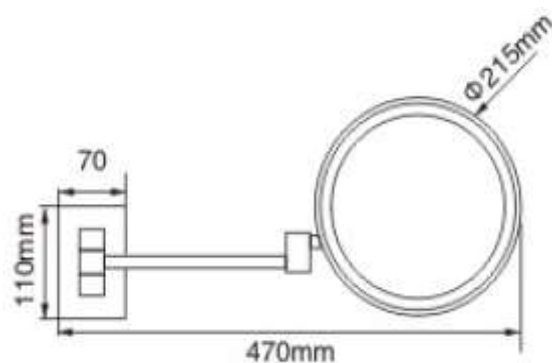

BATHROOM ACCESSORIES

Single face magnifying mirror

ITEM: 16.633

- Surface-mounted single-sided swivel vanity mirror.
- Extensible arm.
- Suitable for mounting on the wall.
- Suitable for the hotel sector, for fitting out the bathrooms in the hotel rooms.
- Durability and resistance to corrosion.
- Back lighted with switch.

COMPONENTS & MATERIALS

- Mirror rods and supports, made of brass, chrome finish.
- Mirror arm and base made of AISI 201 stainless steel, bright finish.
- Dimensions: Ø150, maximum arm aprox. 470 mm.
- Rectangular wall support.
- One face normal vision, the other face is a magnifying mirror (x3).
- Lighting: 25 W bulb. Includes a bulb replacement.
- Equipped with fixing materials.

TECHNICAL SPECIFICATIONS

Dimension $\text{Ø}215 \text{ mm}$

Maximum arm aprox 470 mm

TECHNICAL DRAWING

No specific instructions for its use required.