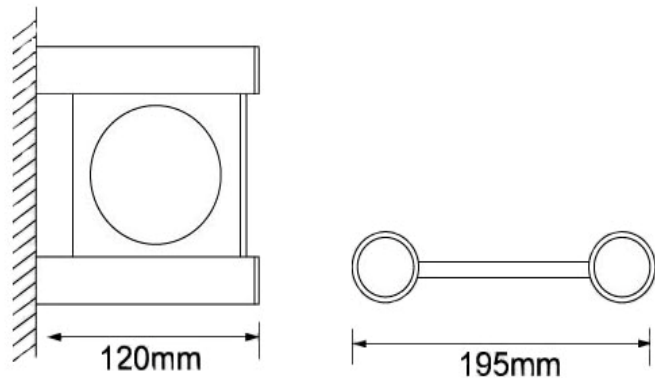

**BATHROOM ACCESSORIES**

Soap dish

ITEM: 16.103

- Soap dish, stainless steel AISI 304, satin finish, for mounting on the wall.
- Suitable for the hotel sector, for fitting out the bathrooms in the hotel rooms.
- Model suitable for public use.
- With no removable components.
- Easy to install and clean.
- Durability and resistance to corrosion.
- It normally goes along with a stainless steel towel rail or towel ring.

**COMPONENTS & MATERIALS**

- Stainless steel AISI 304 dish, satin finish, connected to holder.
- Stainless steel AISI 304 holder, satin finish, seamless.
- Mounting on the wall by means of two screws.

**TECHNICAL SPECIFICATIONS**

Dimension 195x120 mm

Distance from the wall 120 mm

**TECHNICAL DRAWING**

No specific instructions for its use required.