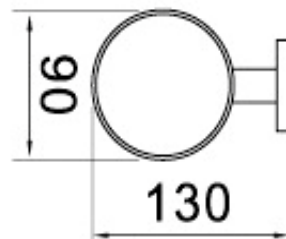

COMPONENTS & MATERIALS

- Zamac holder, chrome bright finish, seamless.
- Mounting on the wall by means of one screws.

TECHNICAL SPECIFICATIONS

TECHNICAL DRAWING

Dimension 130x90x110 mm

Distance from the wall 130 mm