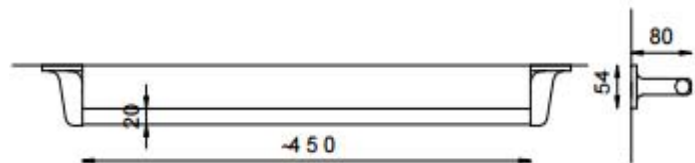

COMPONENTS & MATERIALS

- Zamac arm, chrome finish. Completely welded construction.
- Zamac bar, Ø 16 mm, chrome bright finish., seamless.
- Mounting on the wall by means of two screws.

TECHNICAL SPECIFICATIONS

Dimension 450x80x220mm

Distance from the wall 80 mm

TECHNICAL DRAWING

No specific instructions for its use required.