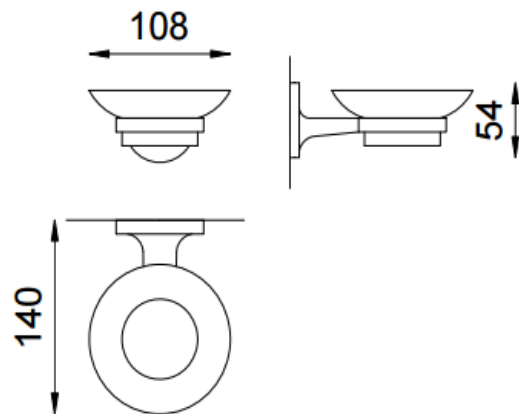

BATHROOM ACCESSORIES

Soap dish

ITEM: 16.503

- Soap dish, zamac, chrome finish, for mounting on the wall.
- Suitable for the hotel sector, for fitting out the bathrooms in the hotel rooms.
- Model suitable for public use.
- With no removable components.
- Easy to install and clean.
- Durability and resistance to corrosion.
- It normally goes along with a towel rail or towel ring.

COMPONENTS & MATERIALS

- Zamac dish, chrome bright finish, connected to holder.
- Zamac holder, chrome bright finish, seamless.
- Mounting on the wall by means of one screws.

TECHNICAL SPECIFICATIONS

TECHNICAL DRAWING

Dimension 140x108x54 mm

No specific instructions for its use required.